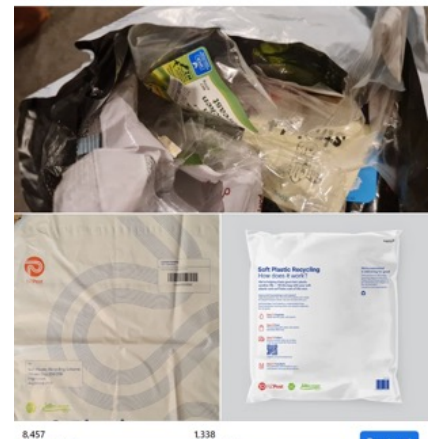

“ Good to know you can't put cellophane in, I thought you could. Thanks for the info. ”